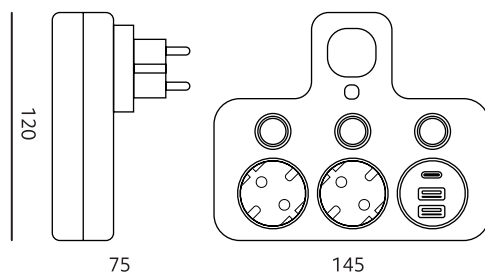

- rozgałęźnik do użytku domowego z uziemieniem typu schuko i 3 wyłącznikami,
- posiada 2 gniazda 230V, 2 gniazda USB-A i 1 gniazdo USB-C,
- maksymalne natężenie: 10A,
- maksymalne obciążenie: 2200W,
- wbudowana lampka nocna o barwie neutralnej,
- posiada przestony torów prądowych (zabezpieczenie przed dziećmi).

- ower strip for home use with Schuko grounding and 3 switches,
- equipped with 2 x 230V sockets, 2 x USB-A ports, and 1 x USB-C port,
- maximum current: 10A,
- maximum load: 2200W,
- integrated night light with neutral color temperature,
- features safety shutters (child protection).

MODEL	SKU	ILOŚĆ GNIAZD	KOLOR	WAGA NETTO [kg]	PAKOWANIE [szt.]	KOD EAN
MODEL	SKU	SOCKET QUANTITY	COLOR	NET WEIGHT [kg]	PACKING [pcs.]	BARCODE
LINEA PRO FL3	004877	5	BIAŁY / WHITE	0,17	60	5907178021699
LINEA PRO FL3	004876	5	CZARNY / BLACK	0,17	60	5907178021682